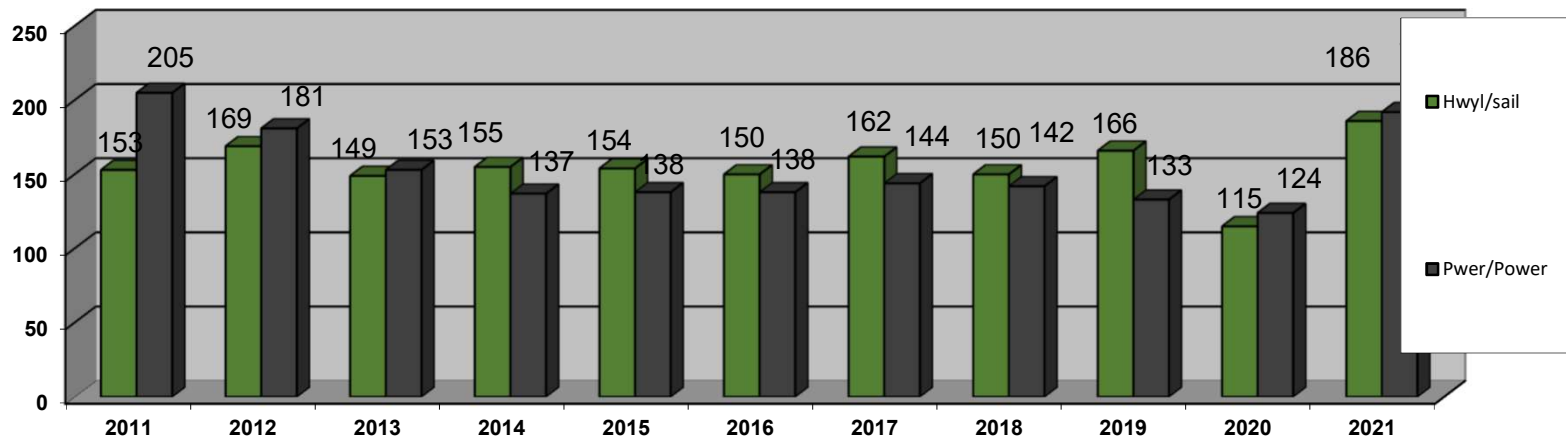

Nifer o gychod Hwyllo/Pwer yn yr Hafan - No. of sailing/power vessels in the Hafan