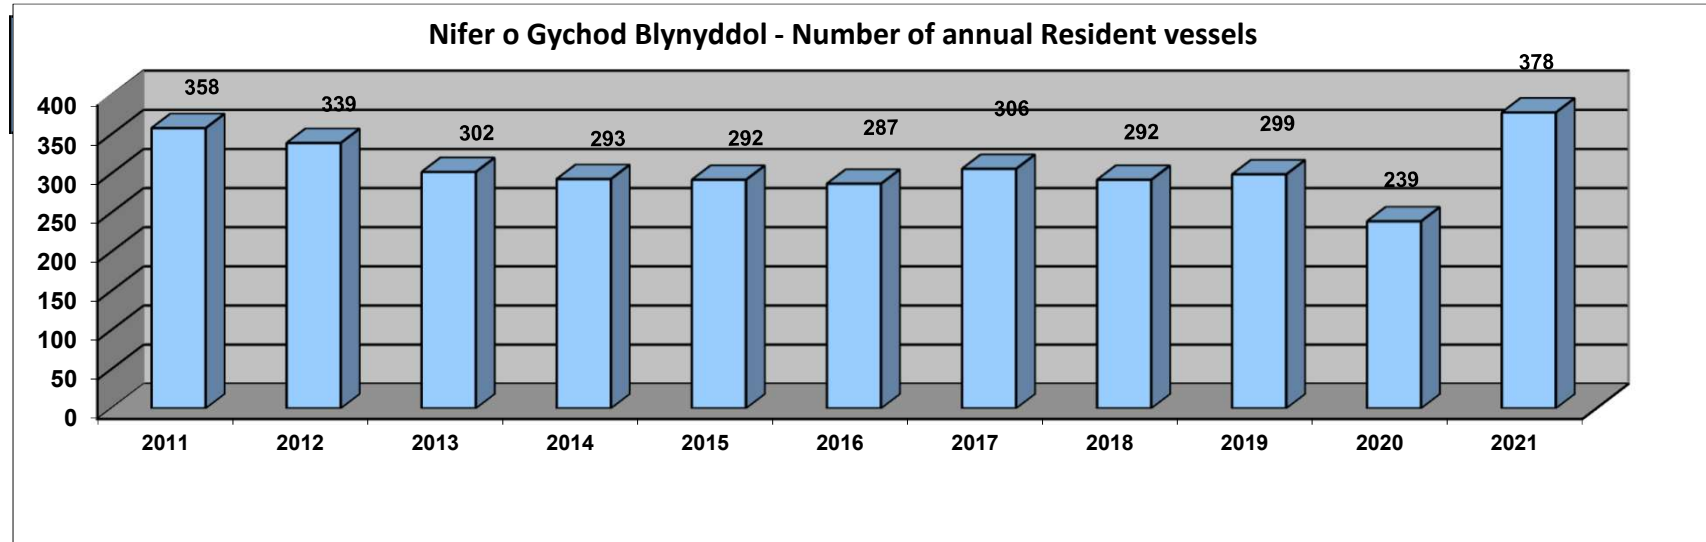

**Ystadegau Blynyddol *Hafan Pwllheli* - i Medi 2021**  
**Annual Statistics for *Hafan Pwllheli* - to September 2021**

Nifer o gychod ymwelwyr mewn blwyddyn - No. of visiting vessels per year

Hyd at Medi 2021

Up to September 2021

Cyfanswm medr cychod ymwelwyr - Total mts visiting vessels

Hyd at Medi 2021

Up to September 2021

Nifer o gychod ar yr rhestr diddordeb mewn angorfa - No. of vessels on the Expressions of Interest