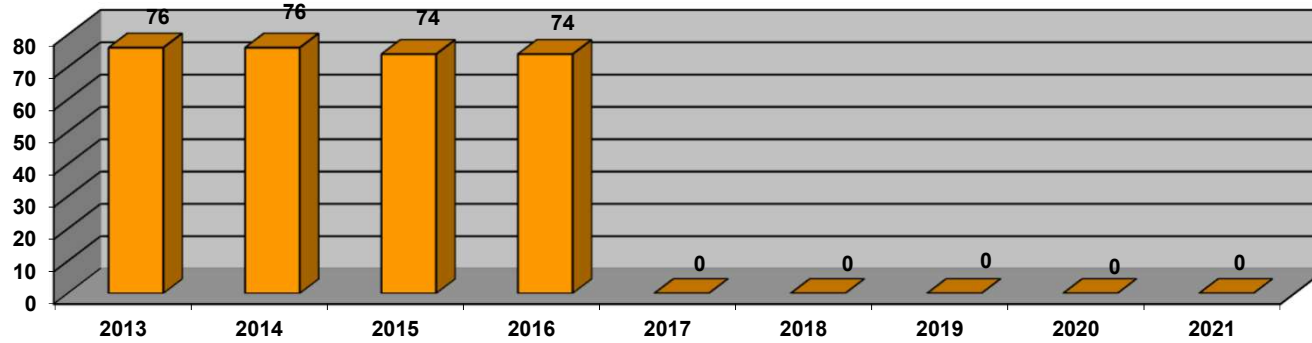

Up to September 2021

Cyfanswm medr cychod ymwelwyr - Total mts visiting vessels

Hyd at Medi 2021

Up to September 2021

Nifer o gychod ar yr rhestr diddordeb mewn angorfa - No. of vessels on the Expressions of Interest