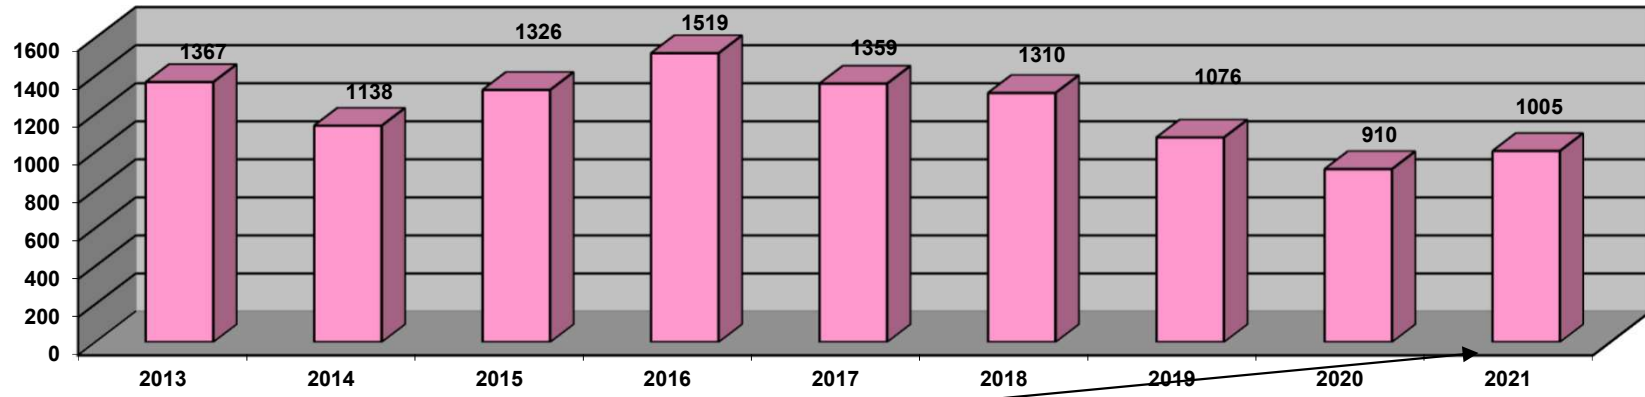

**Ystadegau Blynyddol *Hafan Pwllheli* - i Medi 2021**  
**Annual Statistics for *Hafan Pwllheli* - to September 2021**

Nifer o gychod ymwelwyr mewn blwyddyn - No. of visiting vessels per year

Hyd at Medi 2021

Up to September 2021

Cyfanswm medr cychod ymwelwyr - Total mts visiting vessels

Hyd at Medi 2021

Up to September 2021

Nifer o gychod ar yr rhestr diddordeb mewn angorfa - No. of vessels on the Expressions of Interest