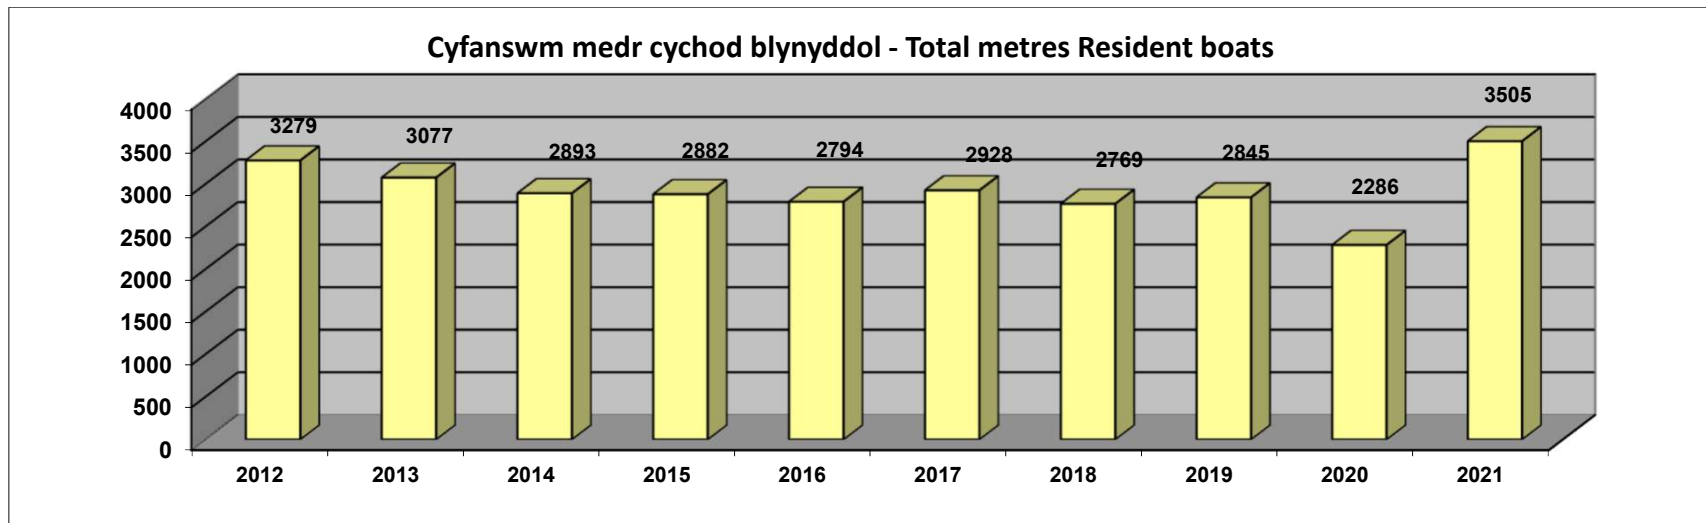

**Ystadegau Blynyddol *Hafan Pwllheli* - i Medi 2021**  
**Annual Statistics for *Hafan Pwllheli* - to September 2021**

Nifer o gychod ymwelwyr mewn blwyddyn - No. of visiting vessels per year

Hyd at Medi 2021

Up to September 2021

Cyfanswm medr cychod ymwelwyr - Total mts visiting vessels

Hyd at Medi 2021

Up to September 2021

Nifer o gychod ar yr rhestr diddordeb mewn angorfa - No. of vessels on the Expressions of Interest