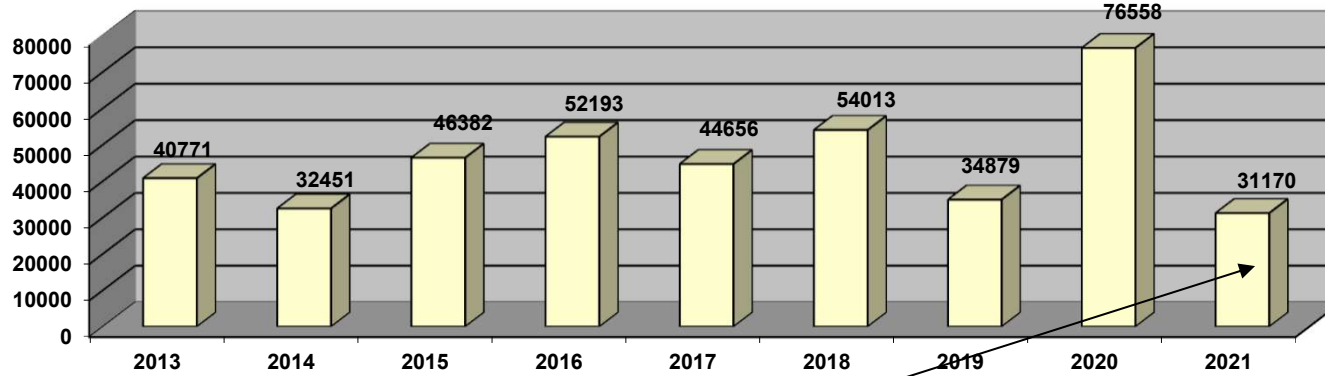

**Ystadegau Blynyddol *Hafan Pwllheli* - i Medi 2021**  
**Annual Statistics for *Hafan Pwllheli* - to September 2021**

Nifer o gychod ymwelwyr mewn blwyddyn - No. of visiting vessels per year

Hyd at Medi 2021

Up to September 2021

Cyfanswm medr cychod ymwelwyr - Total mts visiting vessels

Hyd at Medi 2021

Up to September 2021

Nifer o gychod ar yr rhestr diddordeb mewn angorfa - No. of vessels on the Expressions of Interest