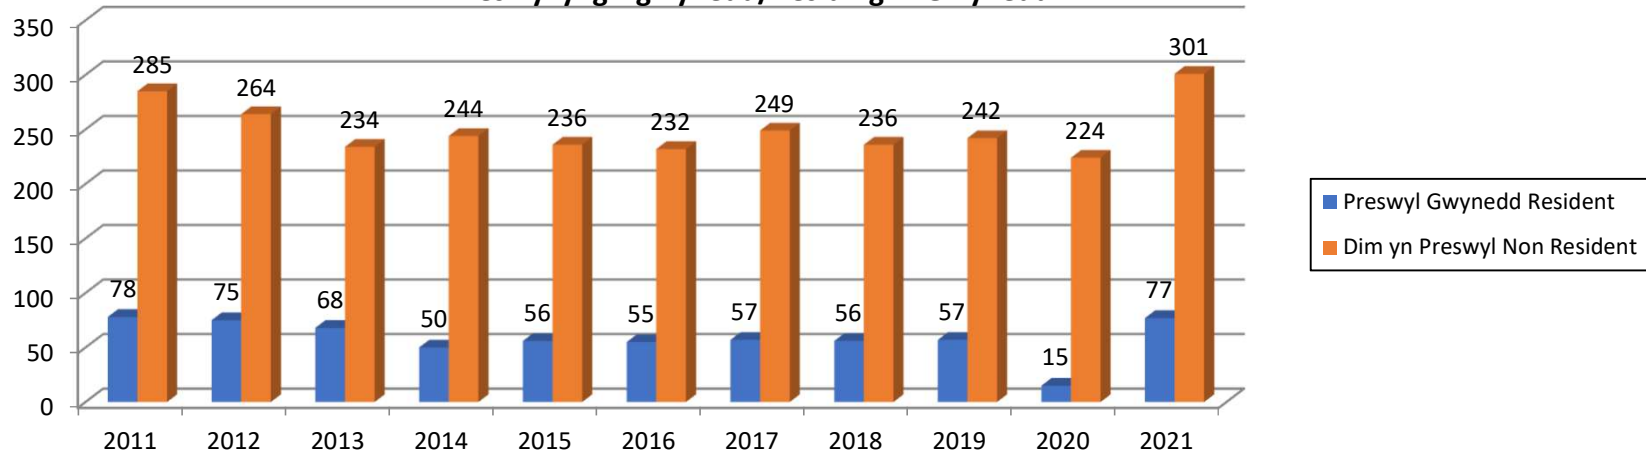

Preswyl yng Ngwynedd/Residing In Gwynedd