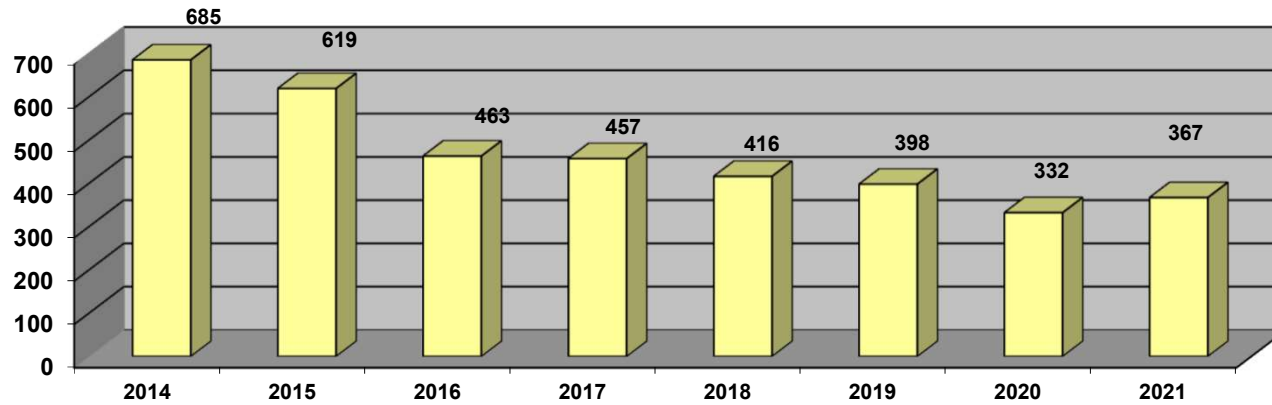

Cyfanswm medr cychod blynyddol - Total metres Resident boats