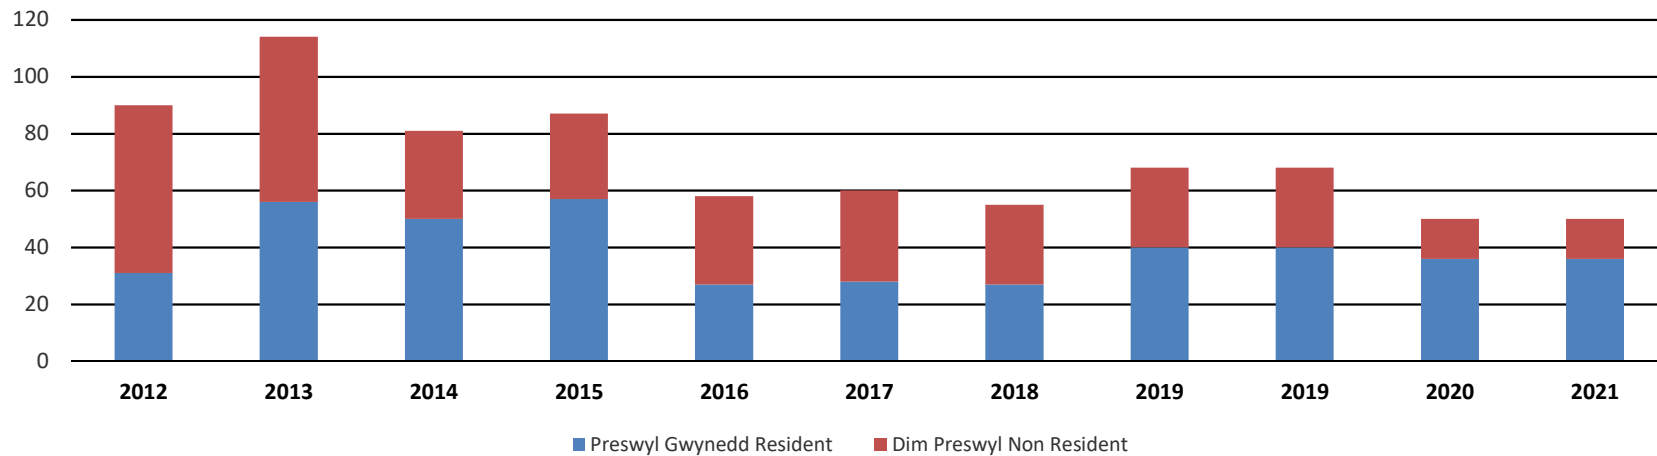

Preswyl yng Ngwynedd - Residing in Gwynedd

70

64