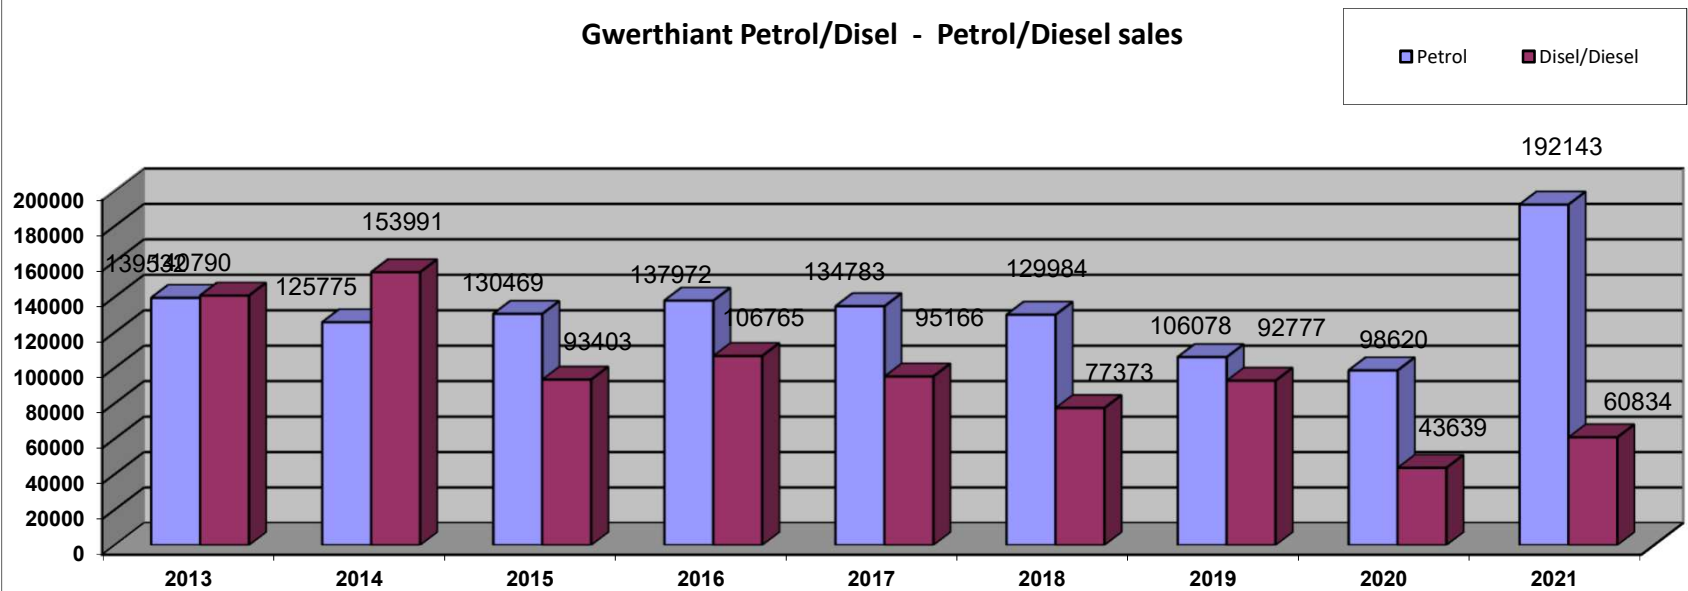

Gwerthiant Petrol/Disel - Petrol/Diesel sales